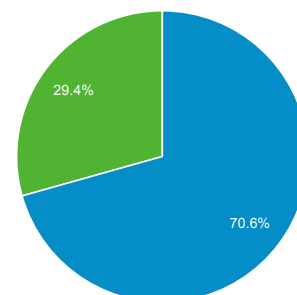

Nov 16, 2012 - Nov 12, 2016

Audience Overview

All Users
100.00% Sessions

Overview

Sessions
997,459

Users
704,136

Pageviews
2,552,963

Pages / Session
2.56

Avg. Session Duration
00:02:17

Bounce Rate
56.37%

% New Sessions
70.58%

■ New Visitor ■ Returning Visitor

Language	Sessions	% Sessions
1. en-us	840,674	84.28%
2. en-gb	41,200	4.13%
3. ru	7,987	0.80%
4. en-ca	7,591	0.76%
5. de	6,494	0.65%
6. fr	5,839	0.59%
7. de-de	5,532	0.55%
8. en	5,158	0.52%
9. es	5,089	0.51%
10. zh-tw	4,857	0.49%